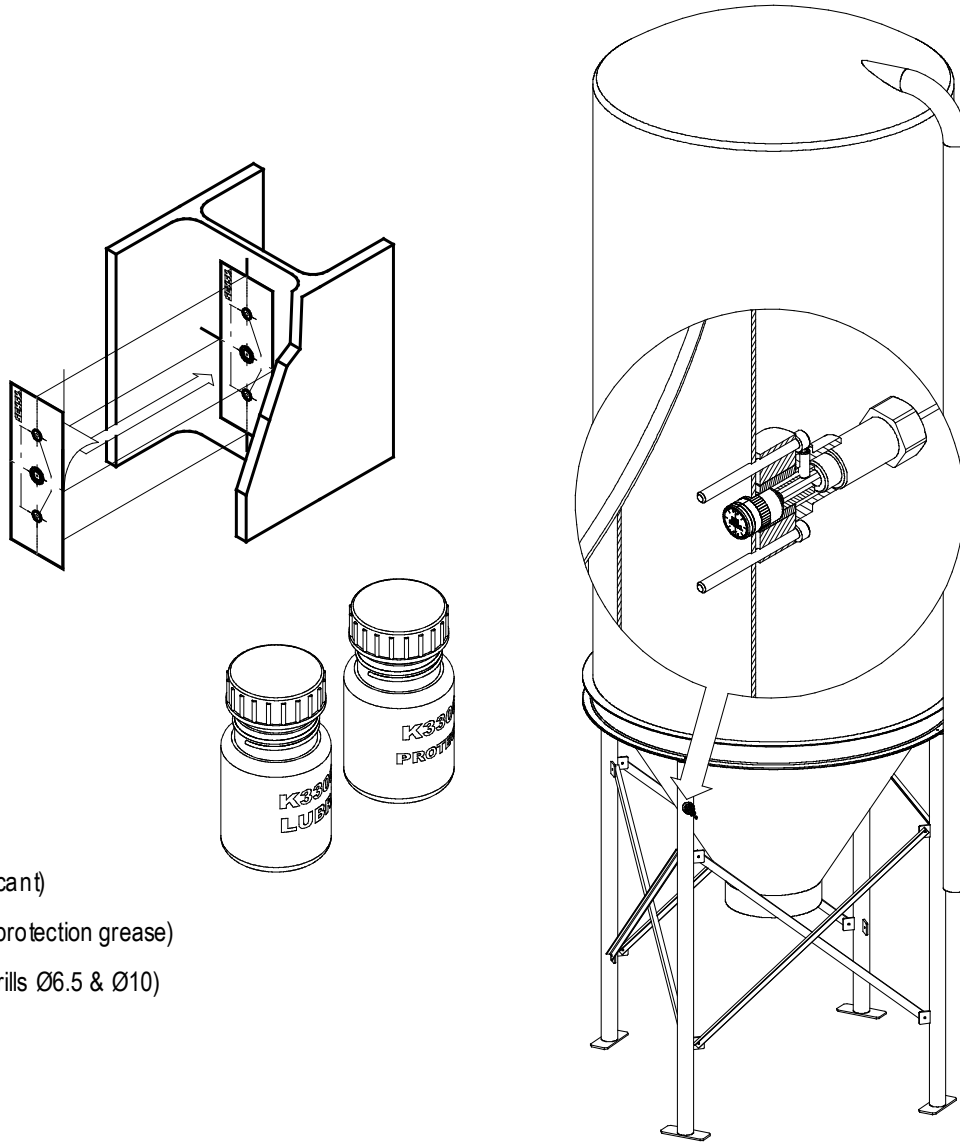

→ K3300 > STANDARD DIMENSIONS

Included:

K3300 LUBRI (lubricant)

K3300 PROTECT (protection grease)

K3300 D6 & S10 (drills Ø6.5 & Ø10)

Ref. Item\*

K3300-A

\* Material: stainless steel

→ Other capacities and dimensions available on request

Dimensions in mm

Other view