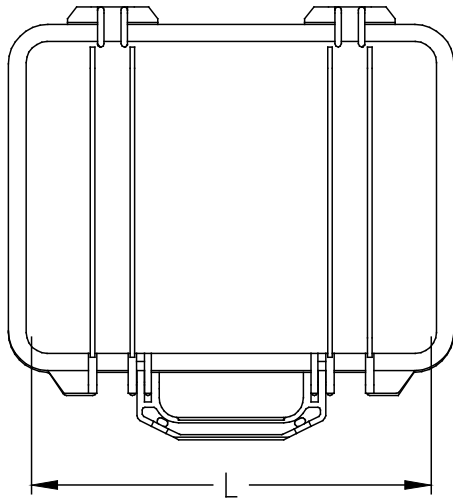

→ CASE-P > STANDARD DIMENSIONS

| Ref. Item | Type | L (internal) | D (internal) | H (internal) | Weight (kg) |
|------------|------|--------------|--------------|--------------|-------------|
| CASE-P1200 | 1200 | 240 | 185 | 110 | 1.3 |
| CASE-P1300 | 1300 | 240 | 185 | 165 | 1.5 |
| CASE-P1400 | 1400 | 305 | 235 | 130 | 2 |
| CASE-P1500 | 1500 | 430 | 290 | 160 | 4 |

→ Other capacities and dimensions available on request

Dimensions in mm

Other views