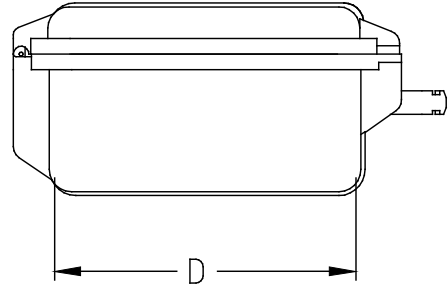

→ CASE-P > STANDARD DIMENSIONS

| Ref. Item | Type | L (internal) | D (internal) | H (internal) | Weight (kg) |
|------------|------|--------------|--------------|--------------|-------------|
| CASE-P1200 | 1200 | 240 | 185 | 110 | 1.3 |
| CASE-P1300 | 1300 | 240 | 185 | 165 | 1.5 |
| CASE-P1400 | 1400 | 305 | 235 | 130 | 2 |
| CASE-P1500 | 1500 | 430 | 290 | 160 | 4 |

→ Other capacities and dimensions available on request

Dimensions in mm

Other views