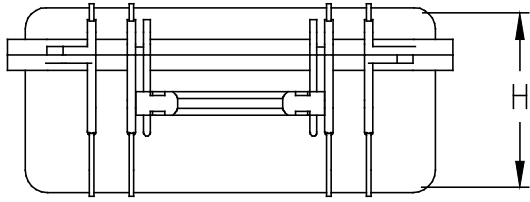

→ CASE-P > STANDARD DIMENSIONS

| Ref. Item | Type | L (internal) | D (internal) | H (internal) | Weight (kg) |
|------------|------|--------------|--------------|--------------|-------------|
| CASE-P1200 | 1200 | 240 | 185 | 110 | 1.3 |
| CASE-P1300 | 1300 | 240 | 185 | 165 | 1.5 |
| CASE-P1400 | 1400 | 305 | 235 | 130 | 2 |
| CASE-P1500 | 1500 | 430 | 290 | 160 | 4 |

→ Other capacities and dimensions available on request

Dimensions in mm

Other views