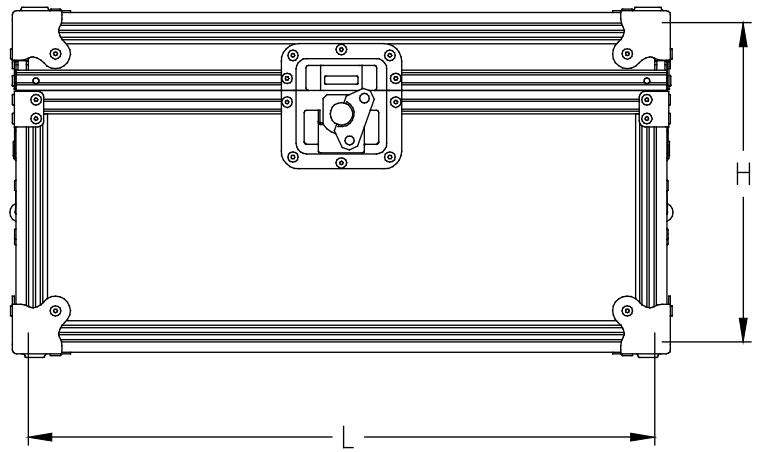

→ CASE-F > STANDARD DIMENSIONS

Ref. Item	Type	L (internal)	D (internal)	H (internal)	Weight (kg)
CASE-F410	F410	410	340	250	±7
CASE-F530	F530	530	270	270	±7
CASE-F590	F590	590	480	210	±12
CASE-F1000	F1000	1000	350	190	±11

→ Other capacities and dimensions available on request

Dimensions in mm

Other views