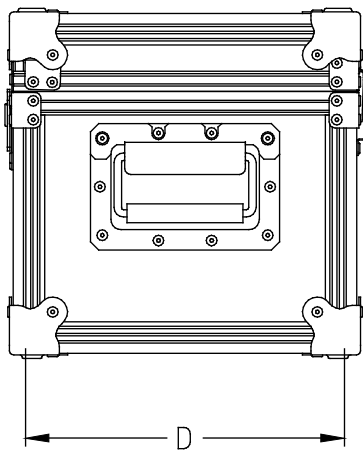

→ CASE-F > STANDARD DIMENSIONS

Ref. Item	Type	L (internal)	D (internal)	H (internal)	Weight (kg)
CASE-F410	F410	410	340	250	±7
CASE-F530	F530	530	270	270	±7
CASE-F590	F590	590	480	210	±12
CASE-F1000	F1000	1000	350	190	±11

→ Other capacities and dimensions available on request

Dimensions in mm

Other views