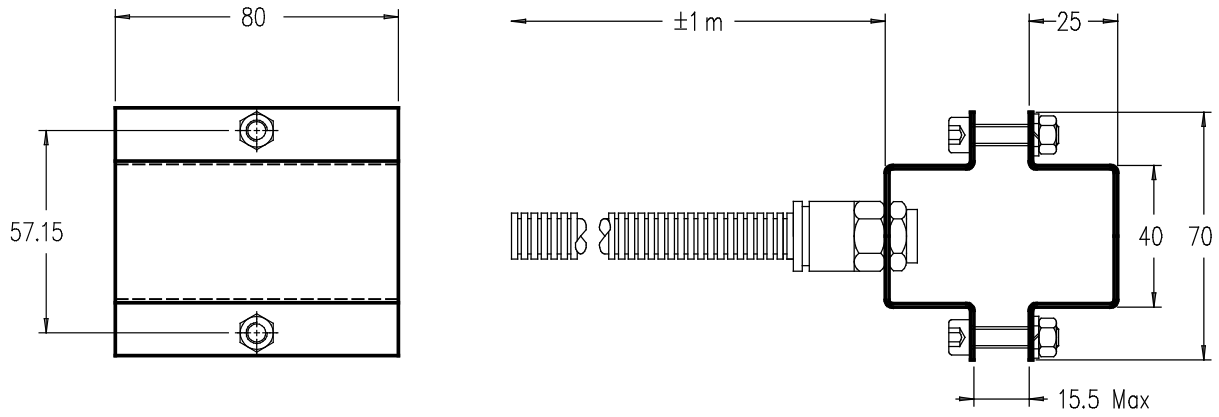

→ C3300 > STANDARD DIMENSIONS

Ref. Item*

C3300-A

* Material: stainless steel

→ Other capacities and dimensions available on request

Dimensions in mm

Other views