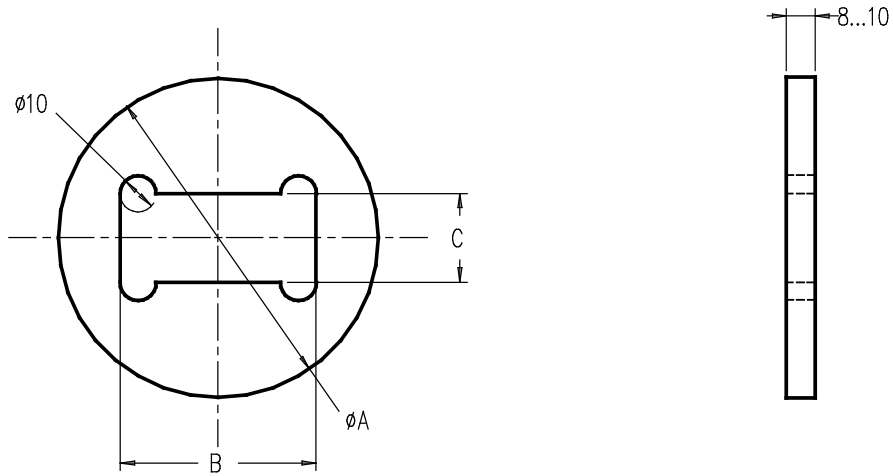

C2712 > STANDARD DIMENSIONS

Ref. Item*	ØA	B	C
C2712-ABC	89	55	25
C2712-D	109	70	30
C2712-G	139	98	38
C2712-H	179	118	56

* Material: aluminium

→ Other capacities and dimensions available on request

Dimensions in mm